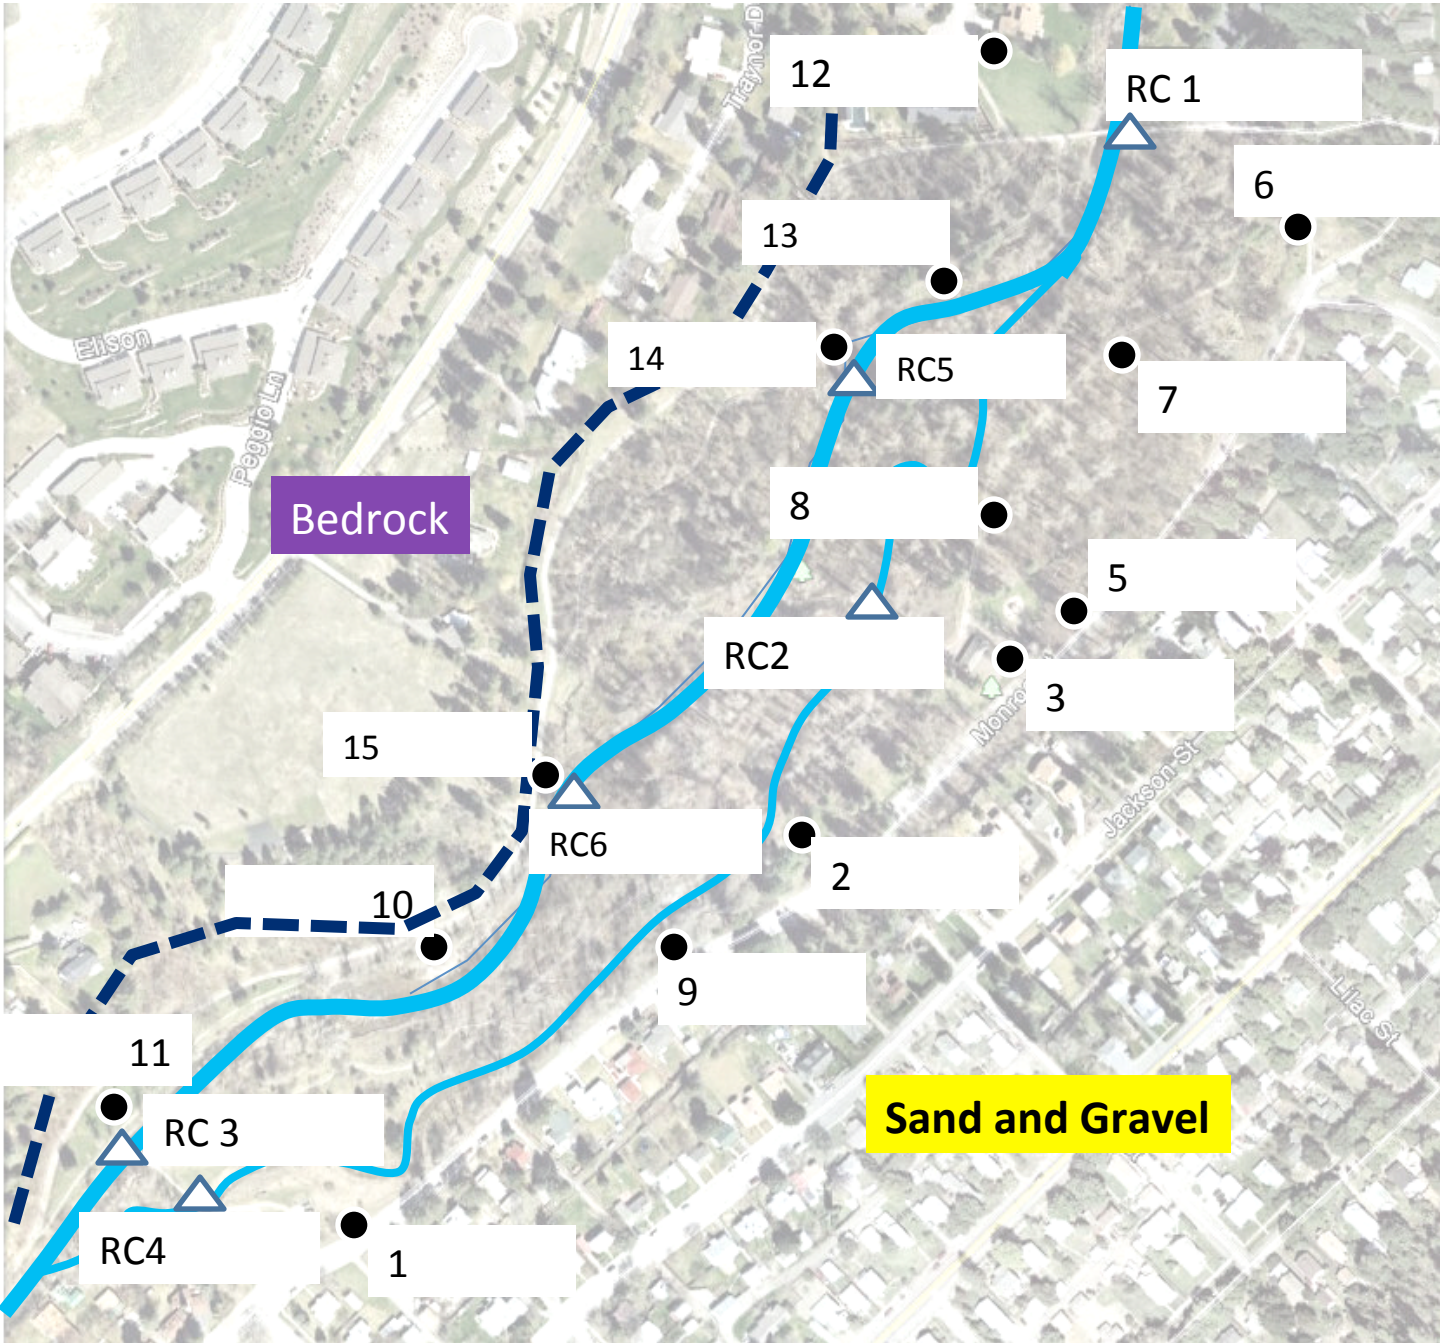

Greenough Park Groundwater Education Field Site Map

0 100 m

Key

- Well
- △ Rattlesnake Creek Measuring Point