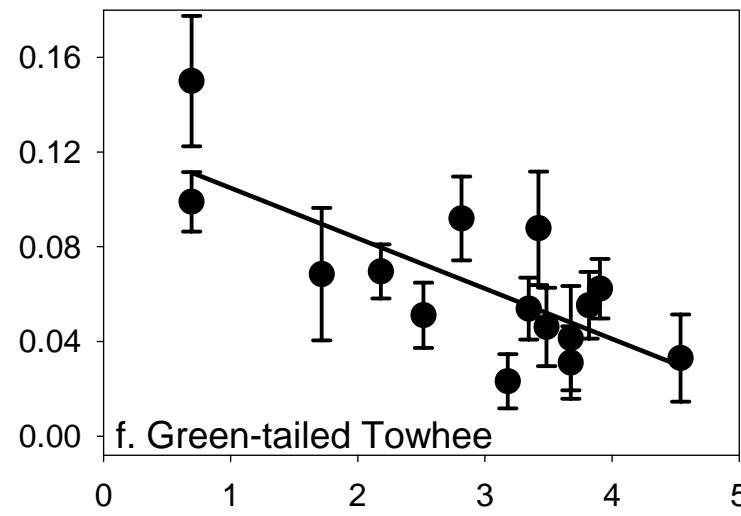

Daily Nest Predation Rate

Ln(May+June Precipitation)