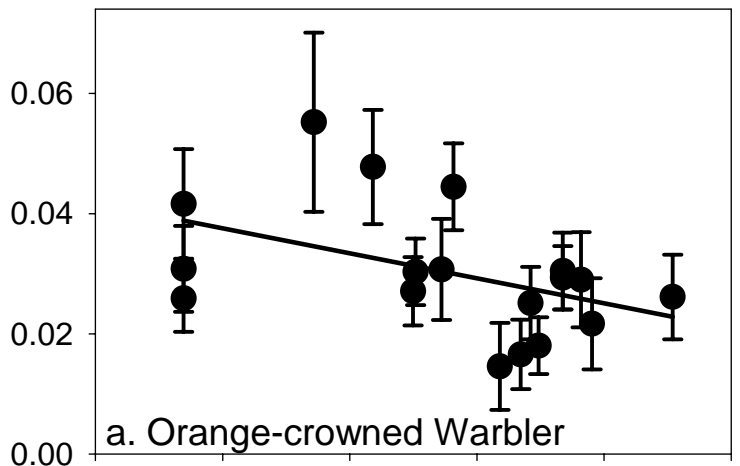

Daily Nest Predation Rate

Ln(May+June Precipitation)