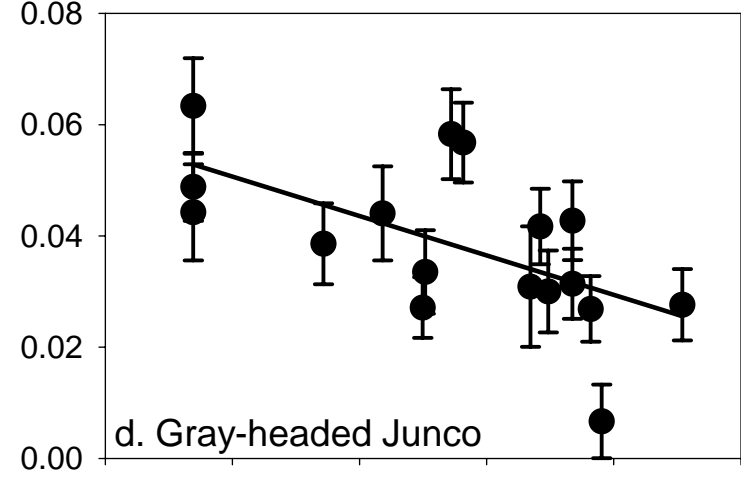

Daily Nest Predation Rate

Ln(May+June Precipitation)