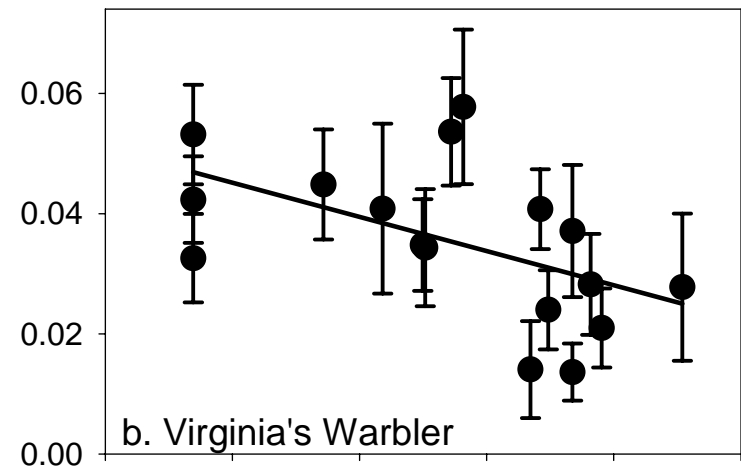

Daily Nest Predation Rate

Ln(May+June Precipitation)