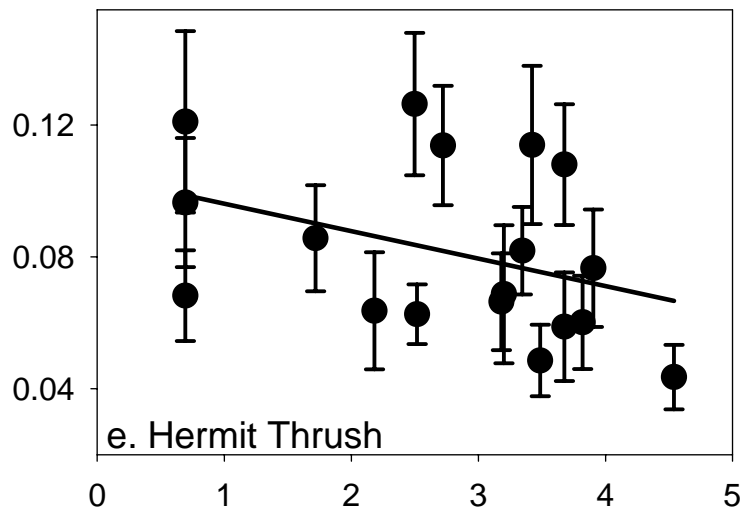

Daily Nest Predation Rate

Ln(May+June Precipitation)