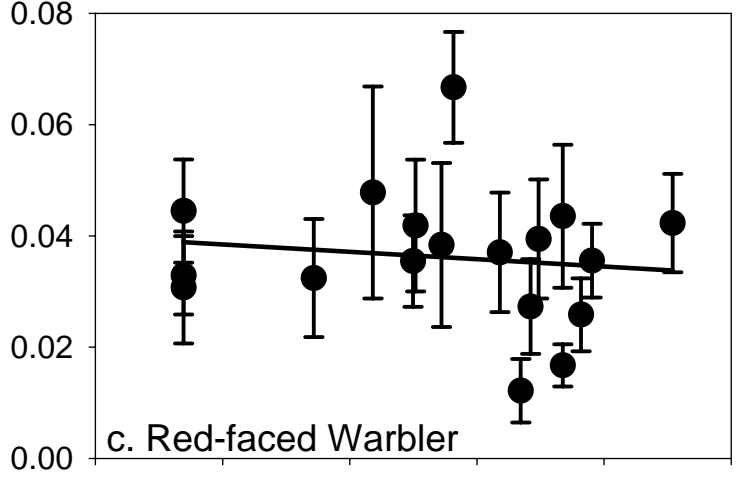

Daily Nest Predation Rate

Ln(May+June Precipitation)