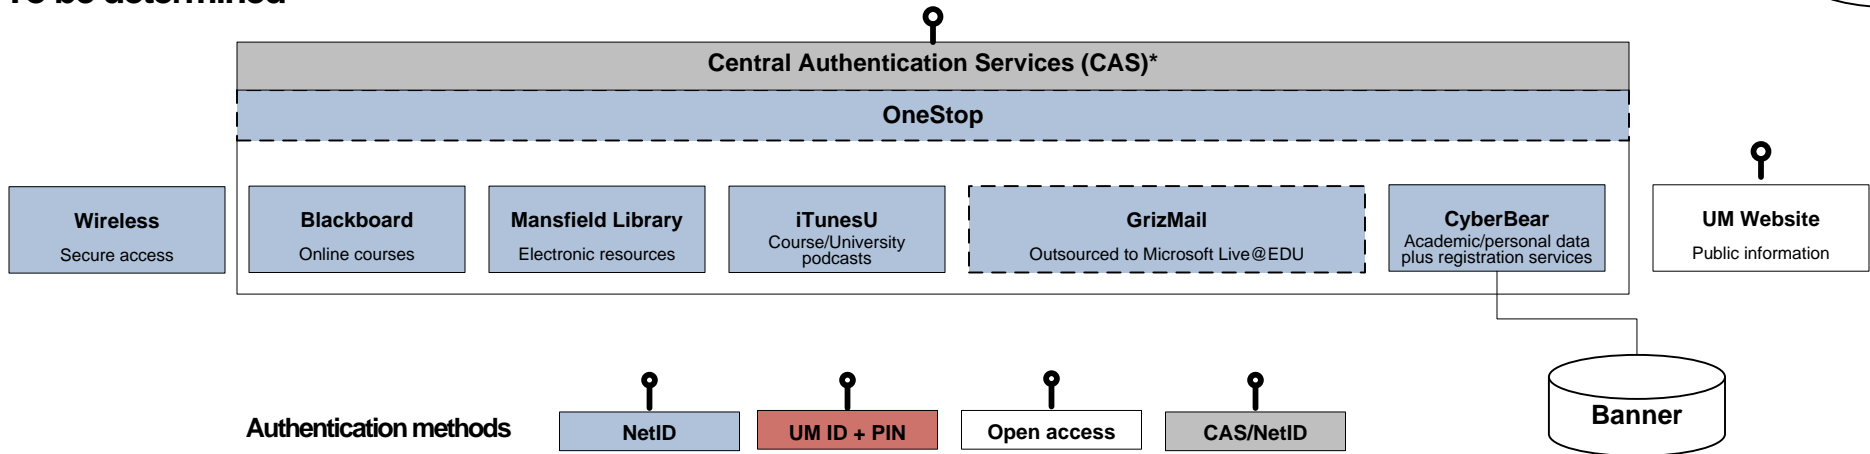

Student Single Sign-On to Enterprise Systems Roadmap

February, 2009

Current

Summer 2009

To be determined

*Central Authentication Services (CAS) login is at login.umt.edu. When users log in to CAS using their NetID, they can navigate seamlessly to other secure systems that utilize CAS authentication.