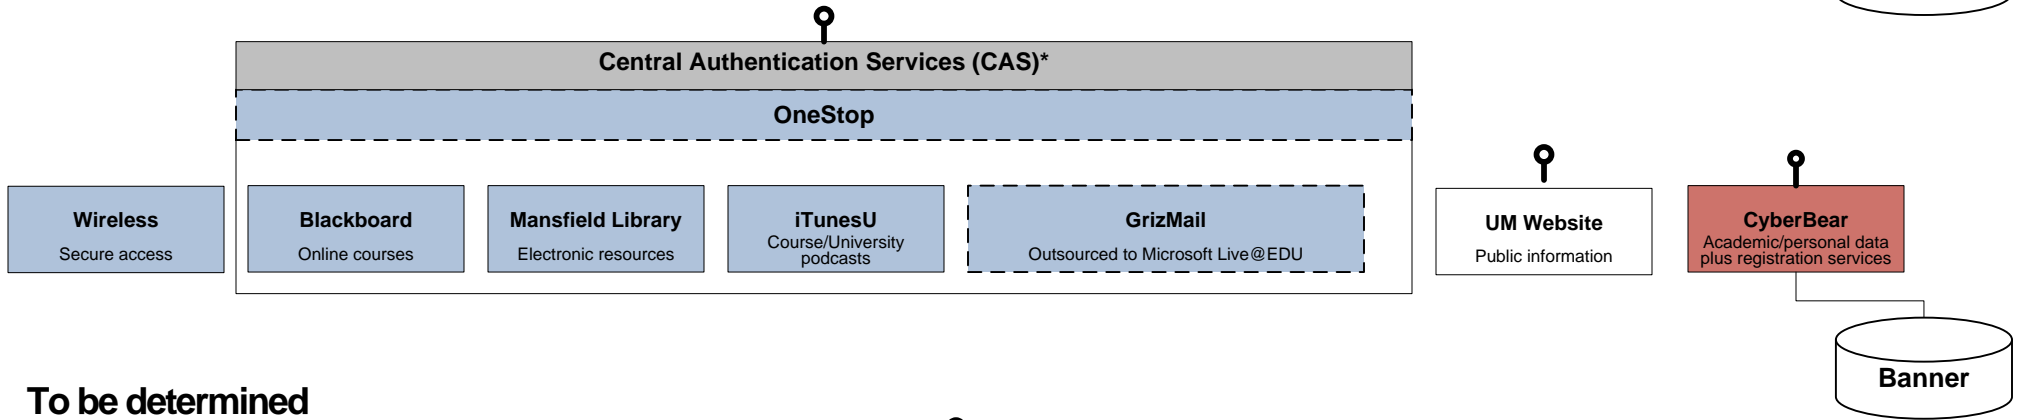

Student Single Sign-On to Enterprise Systems Roadmap

February, 2009

Current

Summer 2009

To be determined

*Central Authentication Services (CAS) login is at login.umt.edu. When users log in to CAS using their NetID, they can navigate seamlessly to other secure systems that utilize CAS authentication.