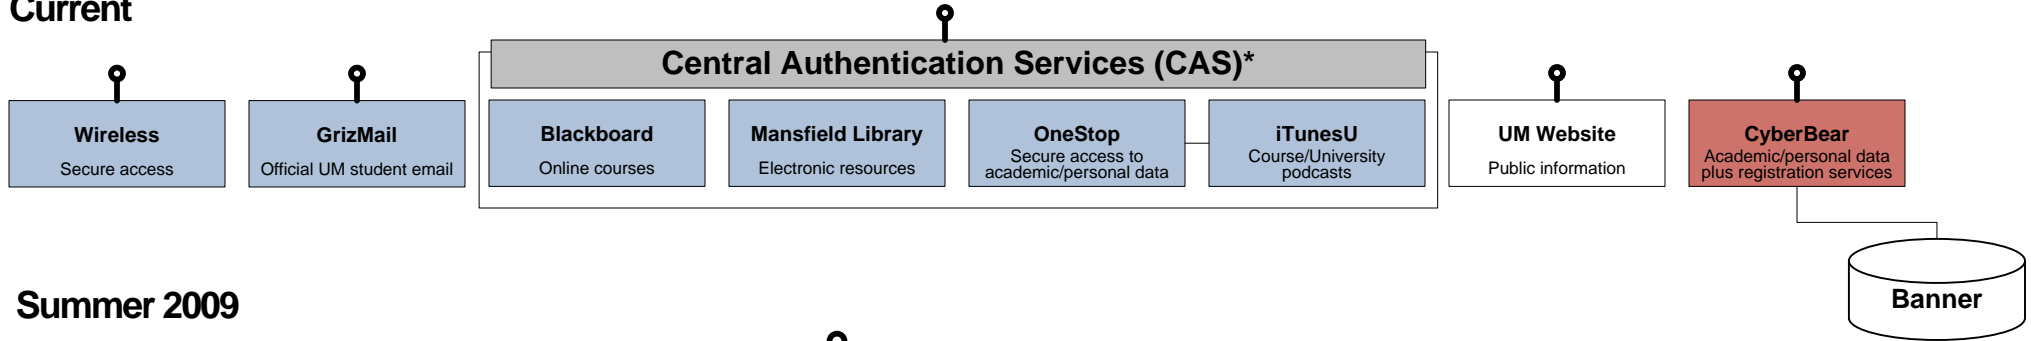

Student Single Sign-On to Enterprise Systems Roadmap

February, 2009

Current

Summer 2009

To be determined

*Central Authentication Services (CAS) login is at login.umt.edu. When users log in to CAS using their NetID, they can navigate seamlessly to other secure systems that utilize CAS authentication.