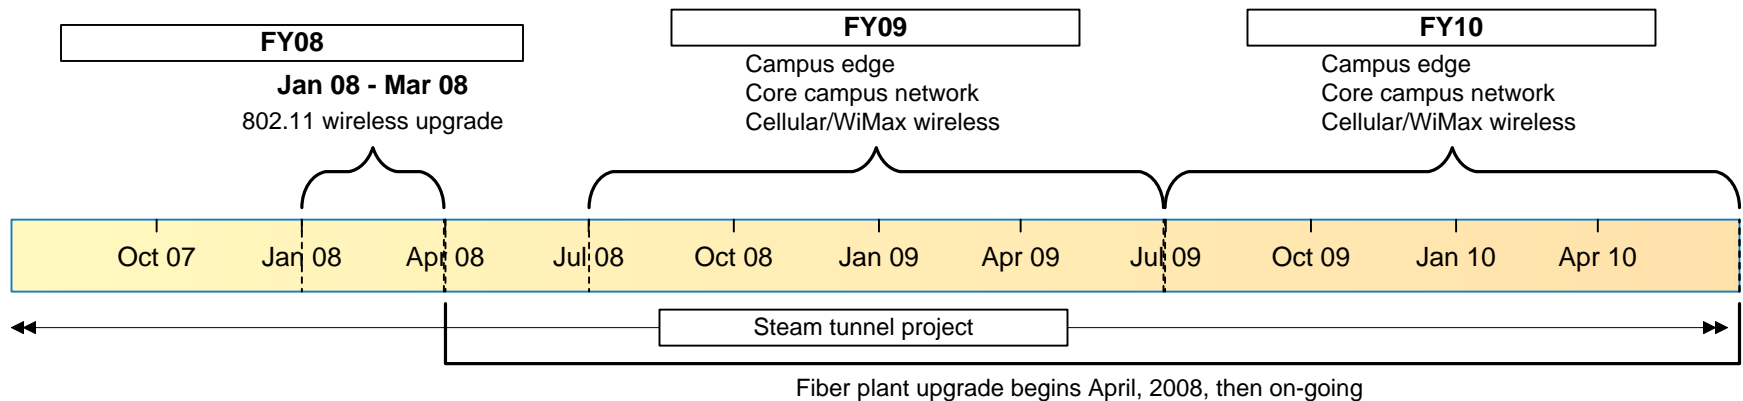

The University of Montana – Missoula

Campus Network Roadmap

Building work

Core network infrastructure

External connectivity