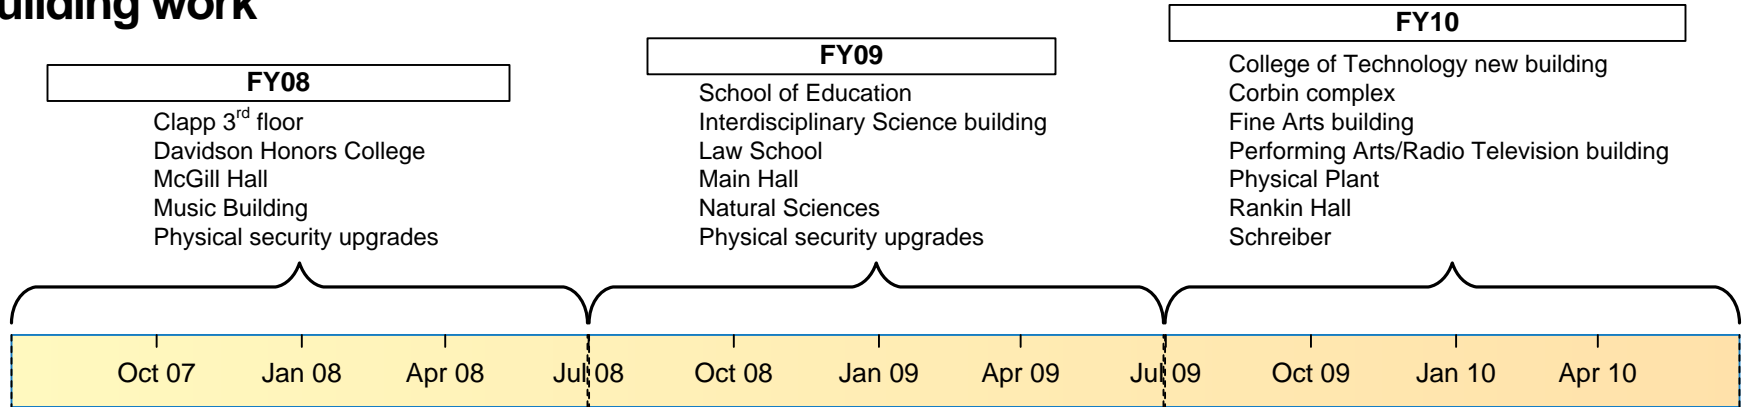

The University of Montana – Missoula

Campus Network Roadmap

Building work

Core network infrastructure

External connectivity